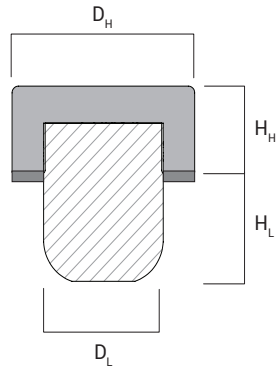

Transparent line

dimensions | mm

| | | | |
|-------|-----------------------|-------------------------------|---------------------------------|
| D_H | 29 | 31 | 34 |
| H_H | 15 | 15 | 15 |
| D_L | 18 - 18.5 - 19 - 19.5 | 19.5 - 20 - 21 - 22 - 22.5 mm | 19.5 - 20 - 21 - 22 - 22.5 - 23 |
| H_L | 20 | 20 | 20 |

customizations

leg colours

metallic lockring

transparent lockring

head colours